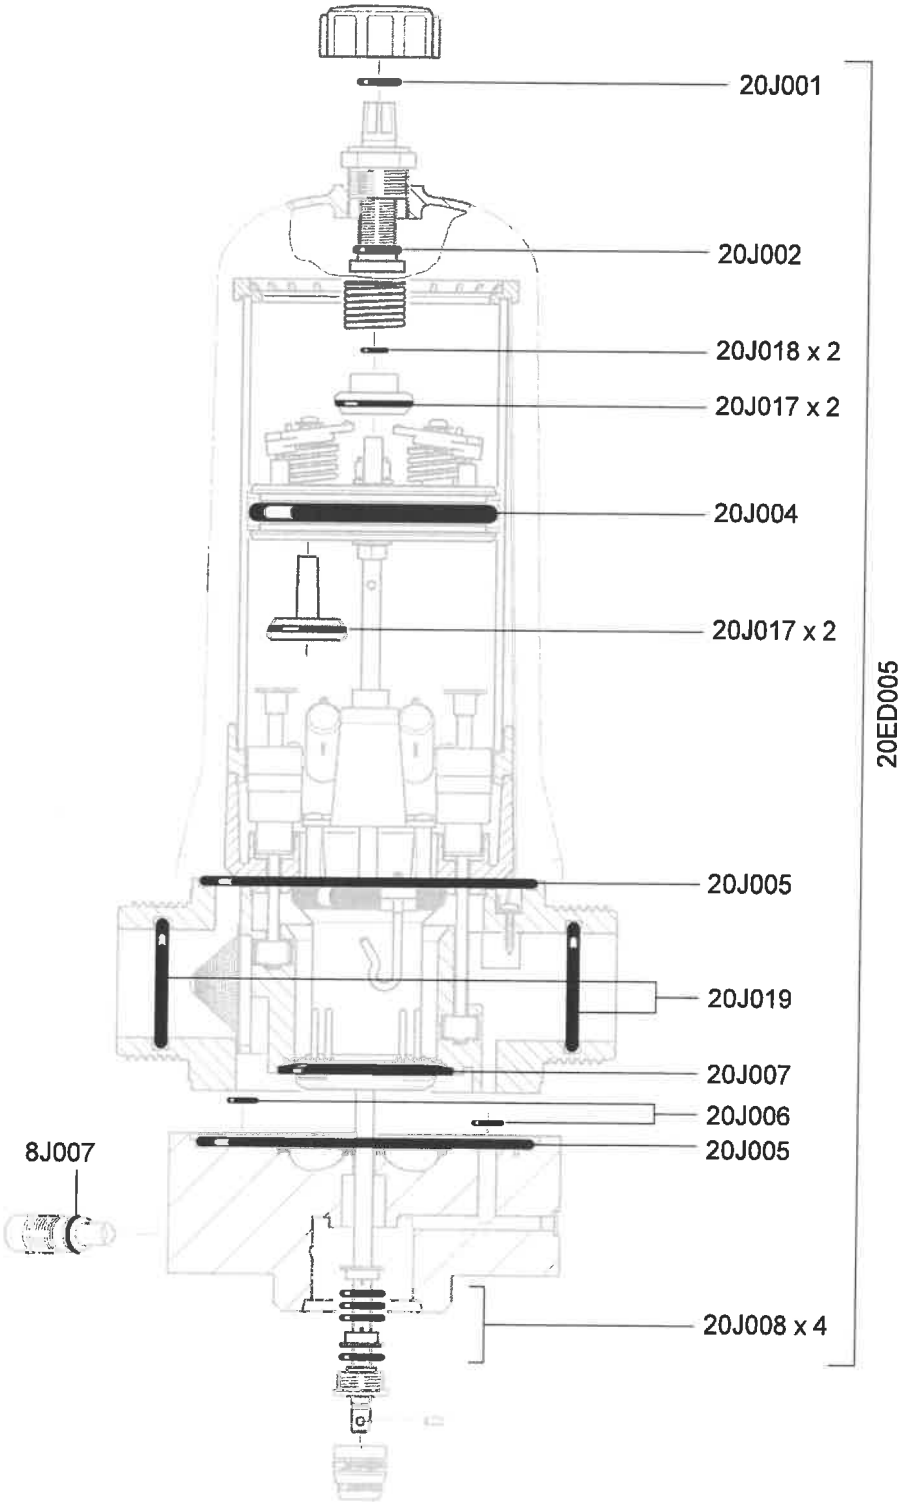

# DOSATRON D20S

20m<sup>3</sup>/h – 0.2 - 2%  
0.12 - 10 bar

# DOSATRON D20S

20m<sup>3</sup>/h – 0.2 - 2%  
0.12 - 10 bar

DOSATRON D20S

20m<sup>3</sup>/h – 0.2 - 2%  
0.12 - 10 bar

DOSATRON D20S

20m<sup>3</sup>/h - 0.2 - 2%  
0.12 - 10 bar

# DOSATRON D20S

20m<sup>3</sup>/h – 0.2 - 2%  
0.12 - 10 bar

20PJ030 - Seal Set, Non Return Valve and Barbed Fitting:-  
(20M045, 20J012, 20J008, 20J010, 20J011, 20PJ010, 20PJ011)

DOSATRON D20S

20m<sup>3</sup>/h – 0.2 - 2%  
0.12 - 10 bar