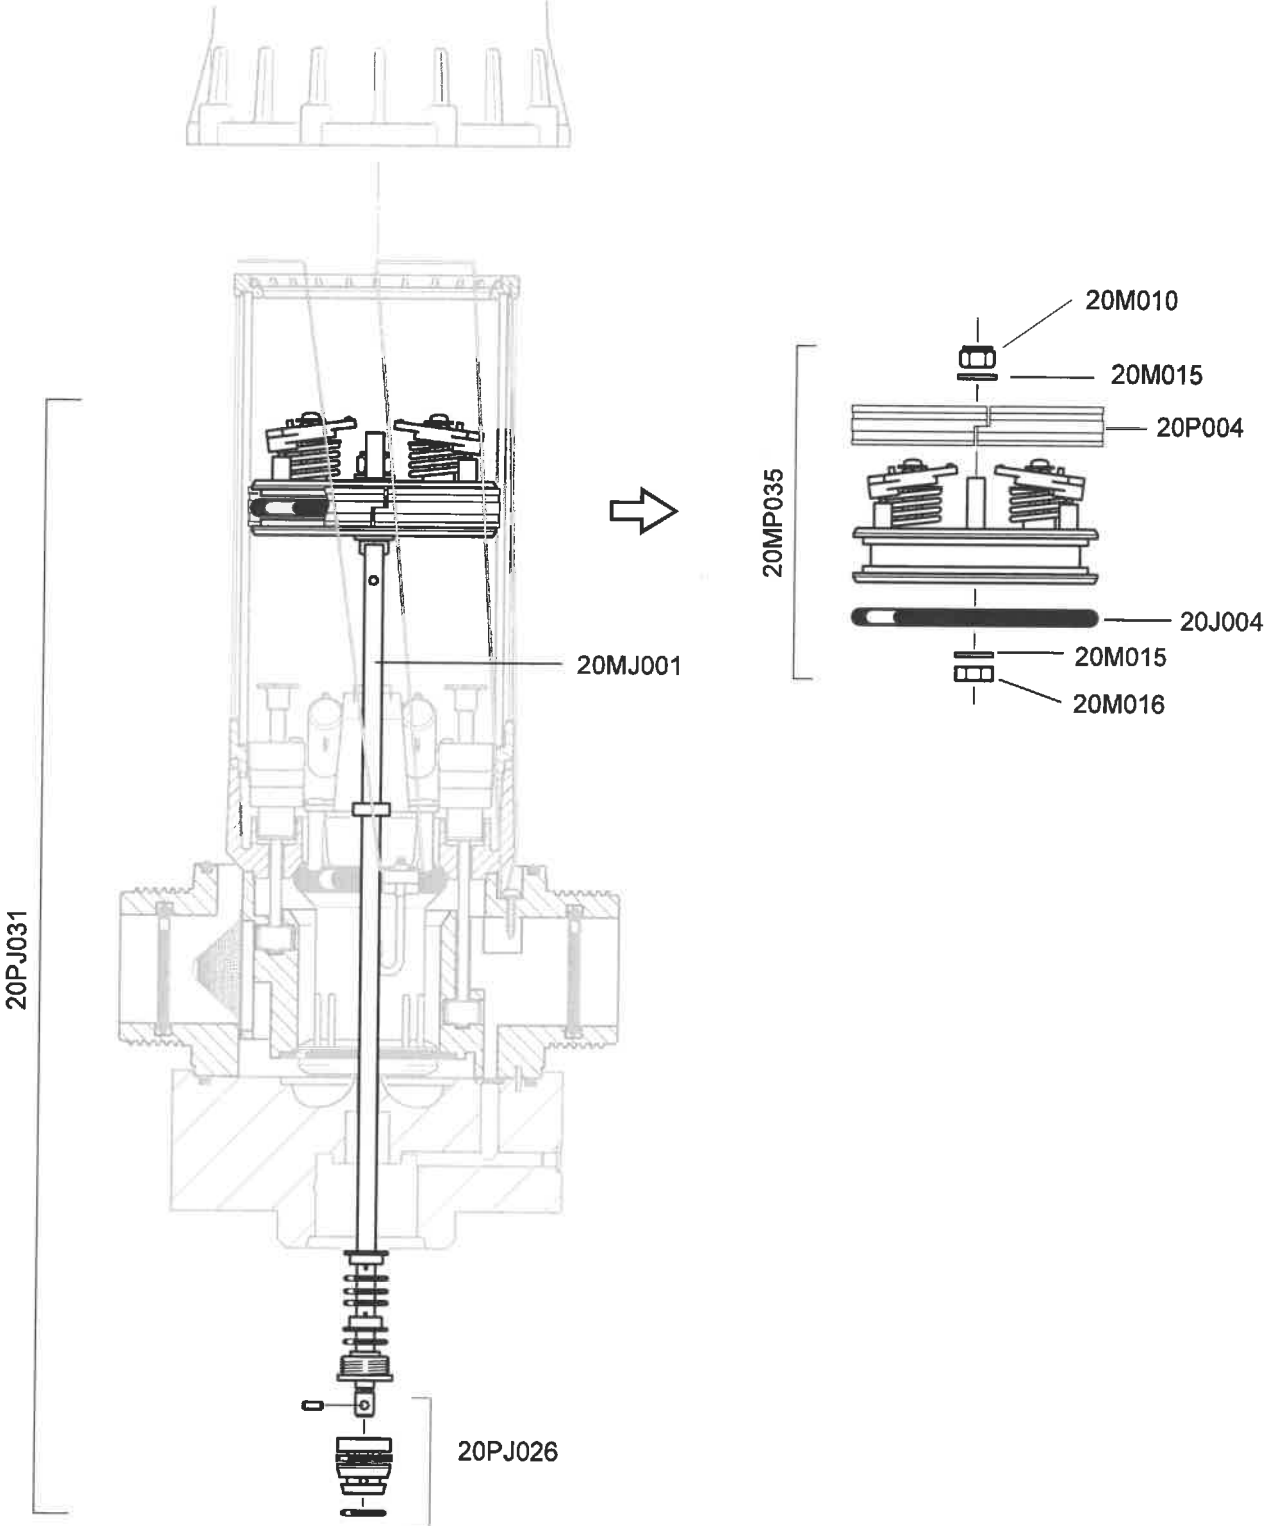

# DOSATRON D20S

20m<sup>3</sup>/h – 0.2 - 2%  
0.12 - 10 bar

# DOSATRON D20S

20m<sup>3</sup>/h – 0.2 - 2%  
0.12 - 10 bar

DOSATRON D20S

20m<sup>3</sup>/h – 0.2 - 2%  
0.12 - 10 bar

DOSATRON D20S

20m<sup>3</sup>/h - 0.2 - 2%  
0.12 - 10 bar

# DOSATRON D20S

20m<sup>3</sup>/h – 0.2 - 2%  
0.12 - 10 bar

20PJ030 - Seal Set, Non Return Valve and Barbed Fitting:-  
(20M045, 20J012, 20J008, 20J010, 20J011, 20PJ010, 20PJ011)

DOSATRON D20S

20m<sup>3</sup>/h – 0.2 - 2%  
0.12 - 10 bar