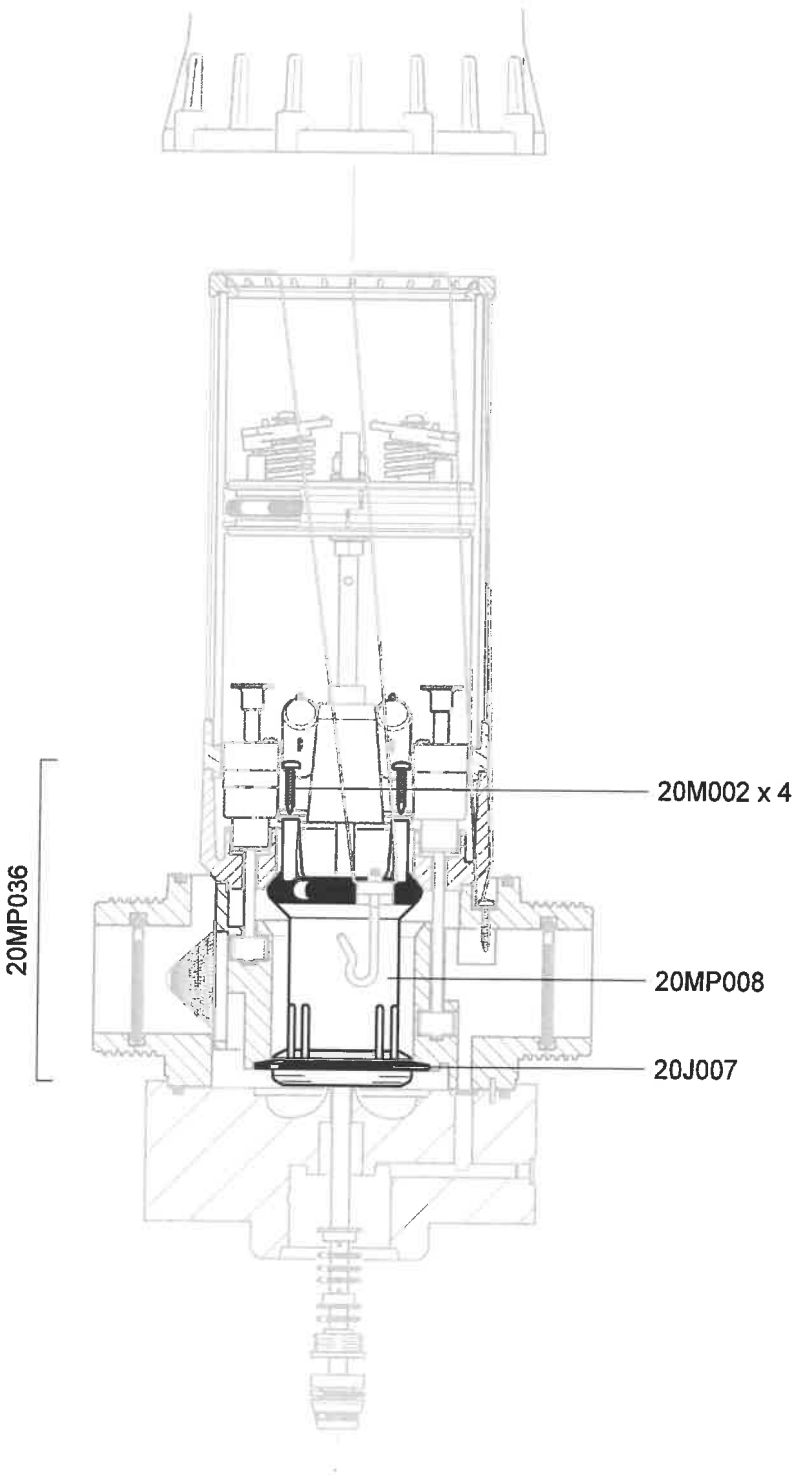

# DOSATRON D20S

20m<sup>3</sup>/h – 0.2 - 2%  
0.12 - 10 bar

# DOSATRON D20S

20m<sup>3</sup>/h – 0.2 - 2%  
0.12 - 10 bar

DOSATRON D20S

20m<sup>3</sup>/h – 0.2 - 2%  
0.12 - 10 bar

DOSATRON D20S

20m<sup>3</sup>/h - 0.2 - 2%  
0.12 - 10 bar

# DOSATRON D20S

20m<sup>3</sup>/h – 0.2 - 2%  
0.12 - 10 bar

20PJ030 - Seal Set, Non Return Valve and Barbed Fitting:-  
(20M045, 20J012, 20J008, 20J010, 20J011, 20PJ010, 20PJ011)

DOSATRON D20S

20m<sup>3</sup>/h – 0.2 - 2%  
0.12 - 10 bar