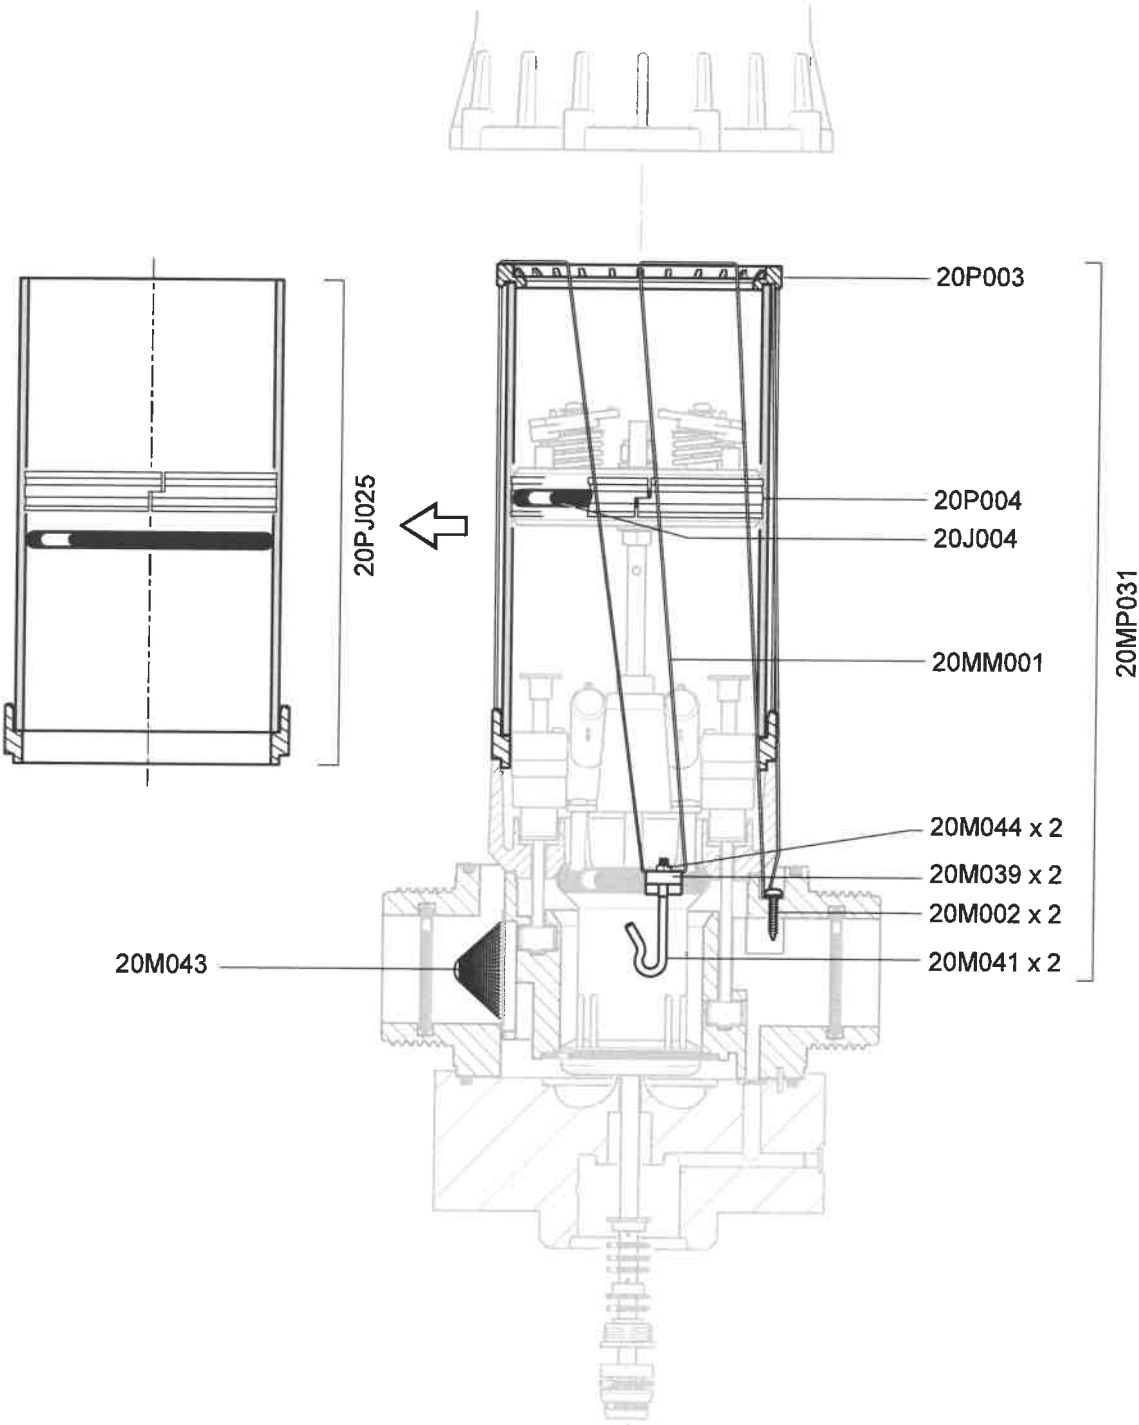

# DOSATRON D20S

20m<sup>3</sup>/h – 0.2 - 2%  
0.12 - 10 bar

# DOSATRON D20S

20m<sup>3</sup>/h – 0.2 - 2%  
0.12 - 10 bar

DOSATRON D20S

20m<sup>3</sup>/h – 0.2 - 2%  
0.12 - 10 bar

DOSATRON D20S

20m<sup>3</sup>/h - 0.2 - 2%  
0.12 - 10 bar

# DOSATRON D20S

20m<sup>3</sup>/h – 0.2 - 2%  
0.12 - 10 bar

20PJ030 - Seal Set, Non Return Valve and Barbed Fitting:-  
(20M045, 20J012, 20J008, 20J010, 20J011, 20PJ010, 20PJ011)

DOSATRON D20S

20m<sup>3</sup>/h – 0.2 - 2%  
0.12 - 10 bar