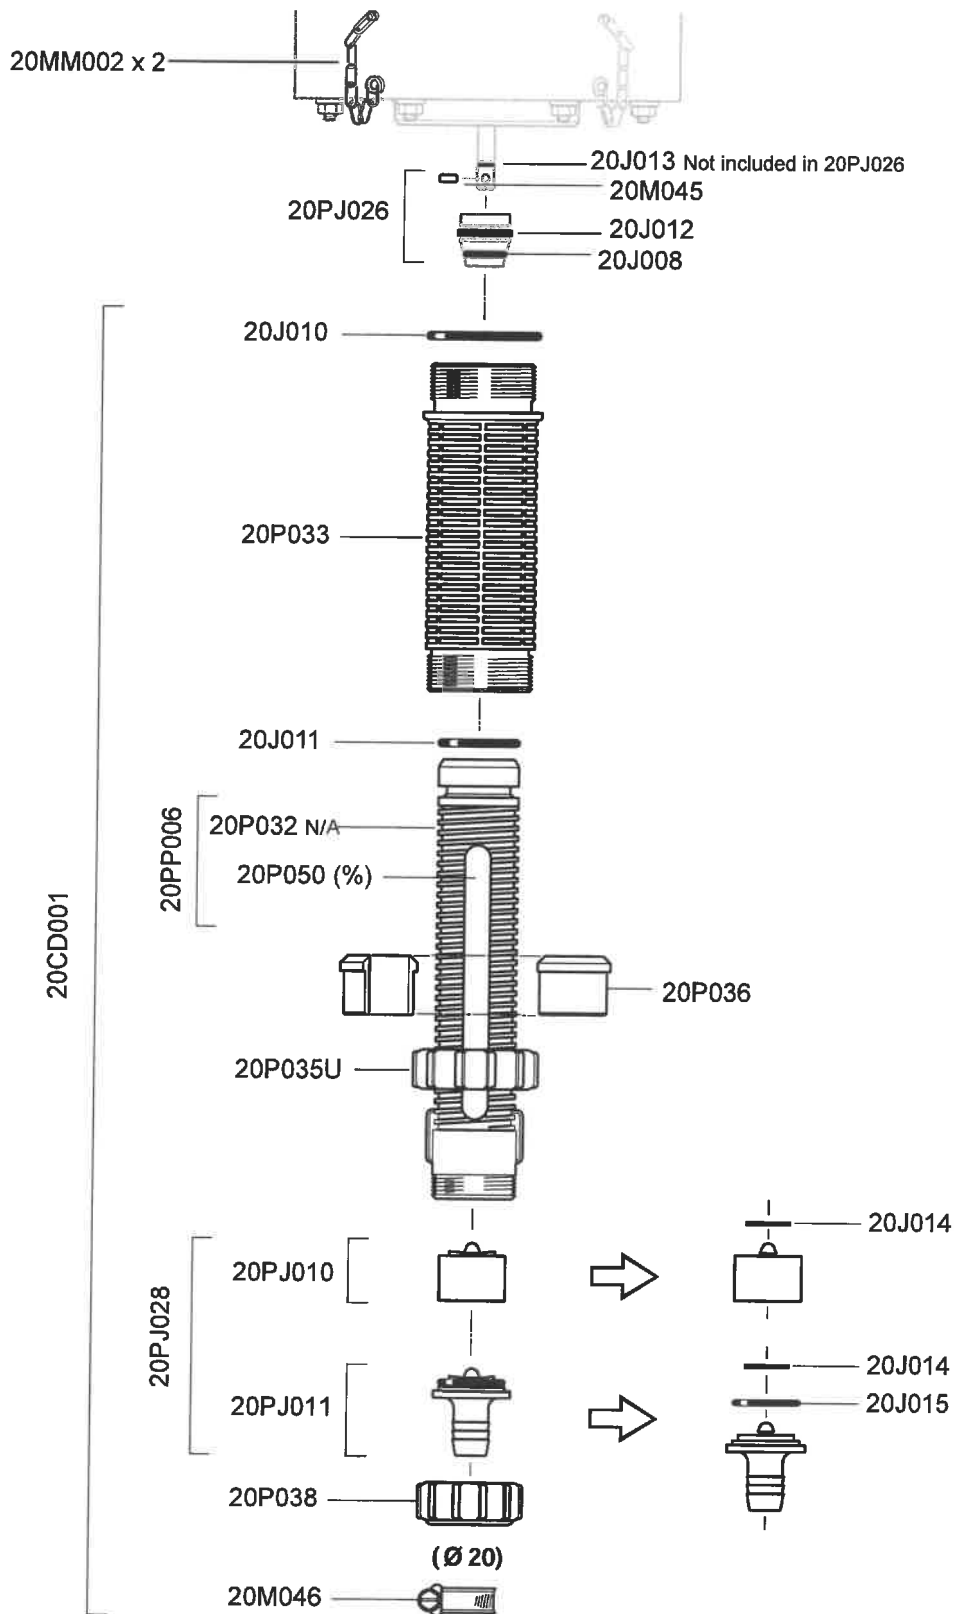

# DOSATRON D20S

20m<sup>3</sup>/h – 0.2 - 2%  
0.12 - 10 bar

# DOSATRON D20S

20m<sup>3</sup>/h – 0.2 - 2%  
0.12 - 10 bar

DOSATRON D20S

20m<sup>3</sup>/h – 0.2 - 2%  
0.12 - 10 bar

DOSATRON D20S

20m<sup>3</sup>/h - 0.2 - 2%  
0.12 - 10 bar

# DOSATRON D20S

20m<sup>3</sup>/h – 0.2 - 2%  
0.12 - 10 bar

20PJ030 - Seal Set, Non Return Valve and Barbed Fitting:-  
(20M045, 20J012, 20J008, 20J010, 20J011, 20PJ010, 20PJ011)

DOSATRON D20S

20m<sup>3</sup>/h – 0.2 - 2%  
0.12 - 10 bar