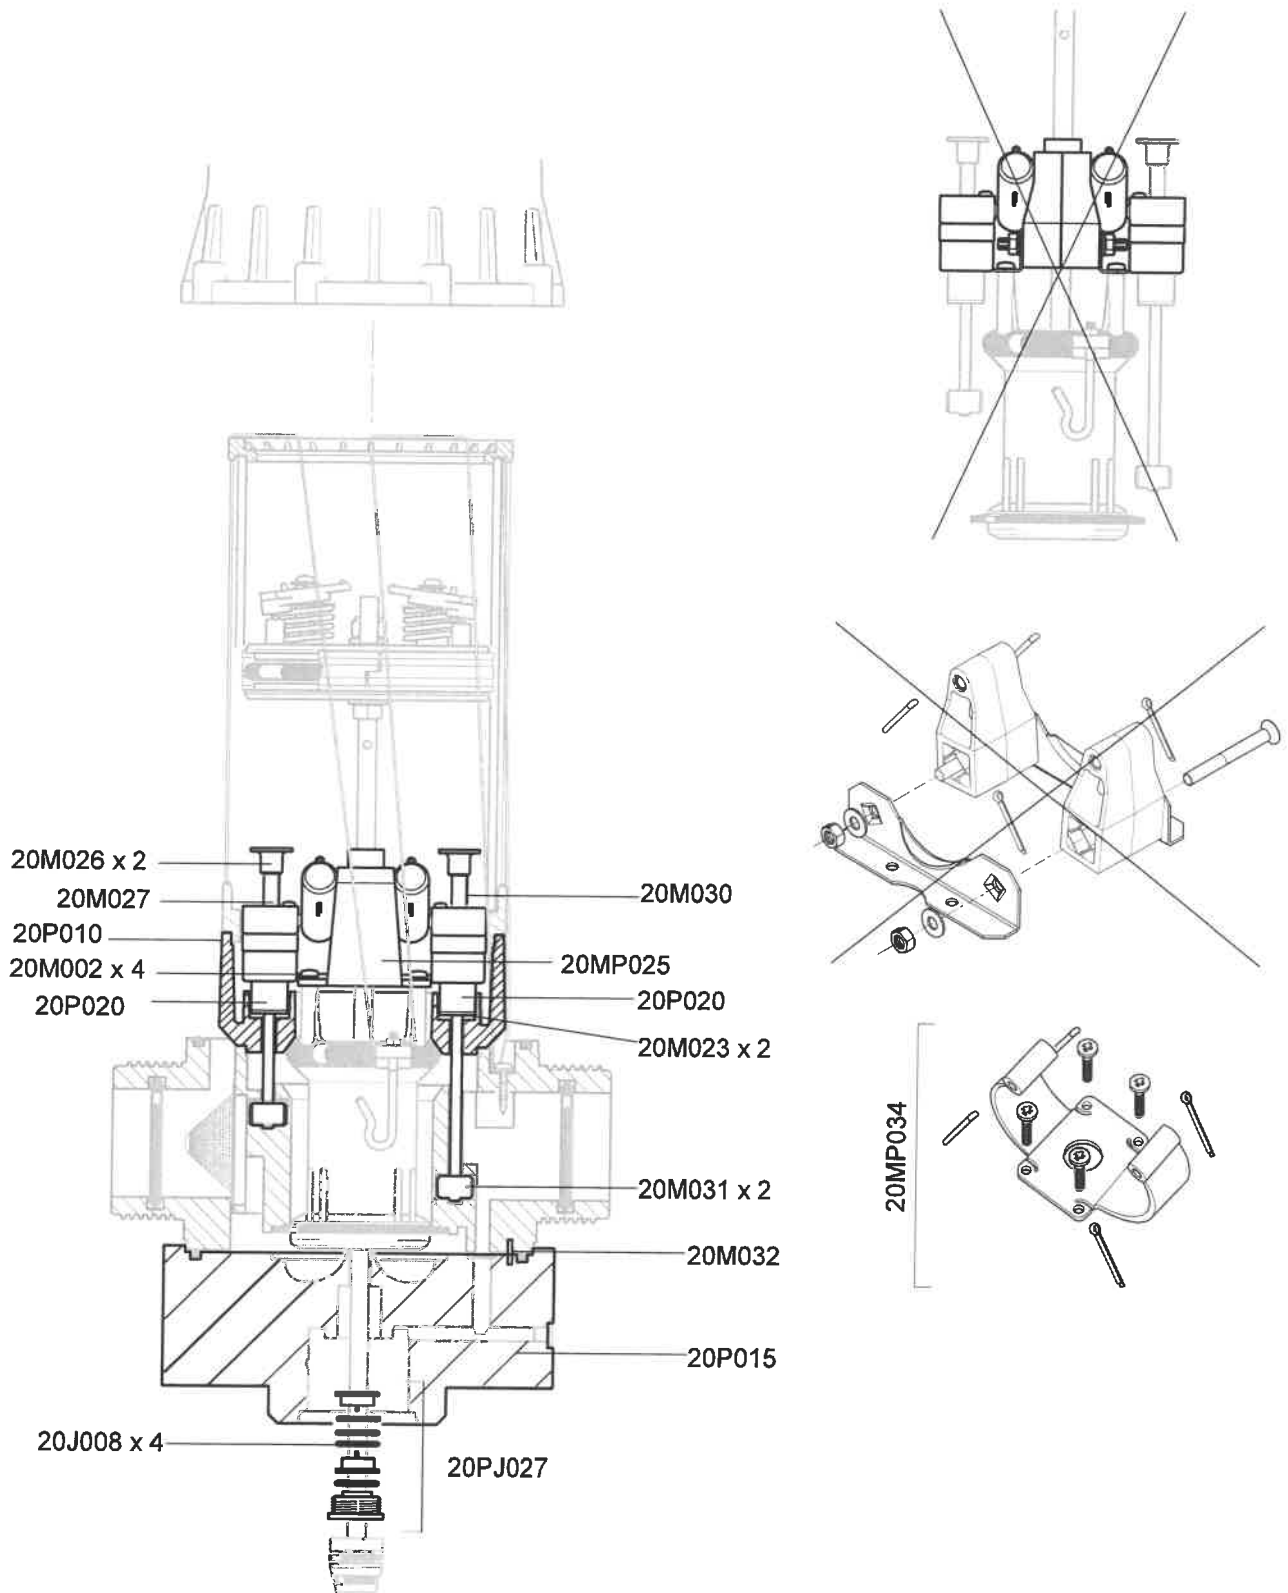

# DOSATRON D20S

20m<sup>3</sup>/h – 0.2 - 2%  
0.12 - 10 bar

# DOSATRON D20S

20m<sup>3</sup>/h – 0.2 - 2%  
0.12 - 10 bar

DOSATRON D20S

20m<sup>3</sup>/h – 0.2 - 2%  
0.12 - 10 bar

DOSATRON D20S

20m<sup>3</sup>/h - 0.2 - 2%  
0.12 - 10 bar

# DOSATRON D20S

20m<sup>3</sup>/h – 0.2 - 2%  
0.12 - 10 bar

20PJ030 - Seal Set, Non Return Valve and Barbed Fitting:-  
(20M045, 20J012, 20J008, 20J010, 20J011, 20PJ010, 20PJ011)

DOSATRON D20S

20m<sup>3</sup>/h – 0.2 - 2%  
0.12 - 10 bar