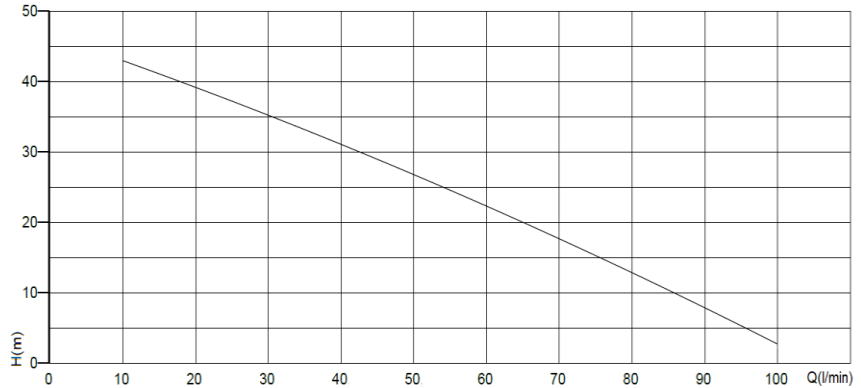

WELL BUDDY 1000P

Plastic multistage pump with stainless steel casing and built in automatic pressure control switch. For clean water applications only with no suspended solids or abrasive material. Supplied with 15 metre power cable and 1" hose connector and non return valve built in. This pump has 4 stage plastic impeller and can reach a maximum delivery height of 45m (4.5 Bar). Complete with 1" stepped hosedetail (1" hose / 3/4" thread / 3/4" hose)

Features

- High Pressure
- High Flow

Applications

- Rain Water Systems
- Sprinklers
- Tanks

MODEL	VOLTAGE	OUTLET	LM/HM	Kw	AMP	H x W x L mm	Kg	CODE
WELL BUDDY 1000P	230v	1"	100/45	1	4.9	535 x 150 x 150	13	022-952