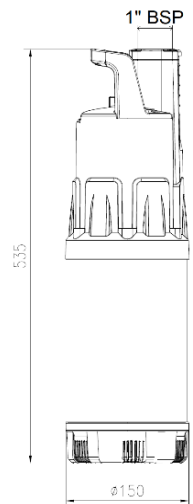

WELL BUDDY 1000P

Plastic multistage pump with stainless steel casing and built in automatic pressure control switch. For clean water applications only with no suspended solids or abrasive material. Supplied with 15 metre power cable and 1" hose connector and non return valve built in. This pump has 4 stage plastic impeller and can reach a maximum delivery height of 45m (4.5 Bar). Complete with 1" stepped hosedetail (1" hose / 3/4" thread / 3/4" hose)

Features

- High Pressure
- High Flow

Applications

- Rain Water Systems
- Sprinklers
- Tanks

MODEL	VOLTAGE	OUTLET	LM/HM	Kw	AMP	H x W x L mm	Kg	CODE
WELL BUDDY 1000P	230v	1"	100/45	1	4.9	535 x 150 x 150	13	022-952